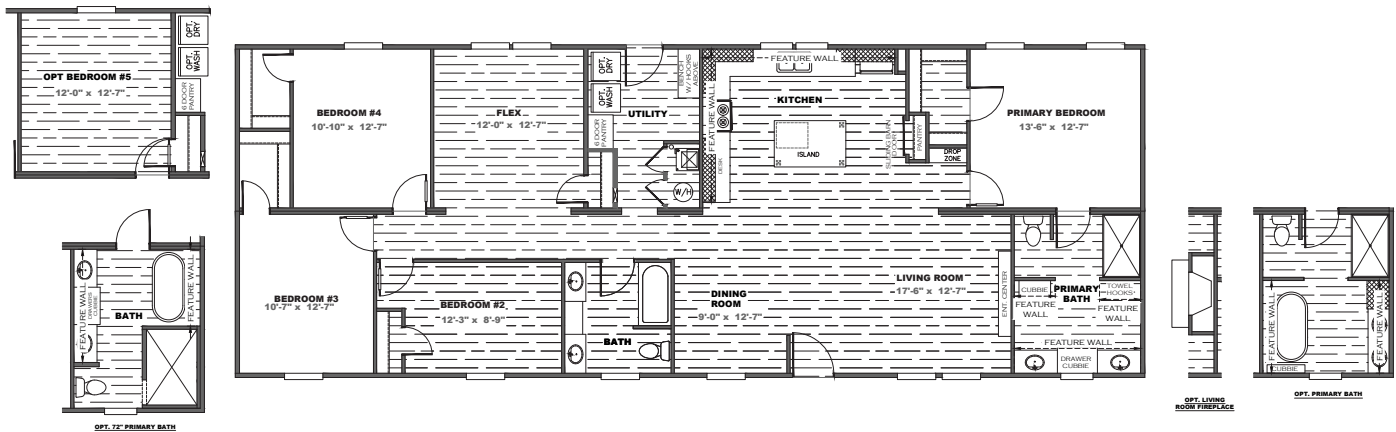

# FARMHOUSE BREEZE 72

MVP28724A | 4/5 beds | 2 baths | 1,896 sq. ft. | 28x72

### OPTIONS

- Grey Exterior Package
- Bronze Windows
- OSB Wrap
- 2x6 Sidewalls w/ R21 Insulation
- Wind Zone II w/OSB
- Wind Zone III w/OSB
- Front Storm Door (Ship Loose)
- Recessed Frame
- Hardi Fascia
- 2" Mini Blinds
- Microwave
- Side by Side Refrigerator
- Smooth Top Range
- Gas Range
- Icemaker
- Stainless Steel Apron Sink
- Finished Overhead Cabinets
- Built-in Coffee Station with Microwave (Select Models)
- Lined Base Center Shelves
- Exterior GFI (Front)
- Water Cut Offs Throughout
- Gas Furnace
- Exterior Faucet (Front/Rear)
- Ceramic Sinks
- Elongated Commodes
- Fiberglass Tubs/Showers
- Glamour Bath with Tub
- Six 3 Tile Walk in Shower w/ Freestanding Tub
- Six 3 Tile Walk in Shower Only
- Ceiling Fan LR/PBR/DEN
- Stone Fireplace
- 50 Gallon Hybrid Heat Pump Water Heater

### ADDITIONAL FLOORING

- Throughout
- Primary Bedroom
- Secondary Bedrooms: #'s \_\_\_\_\_