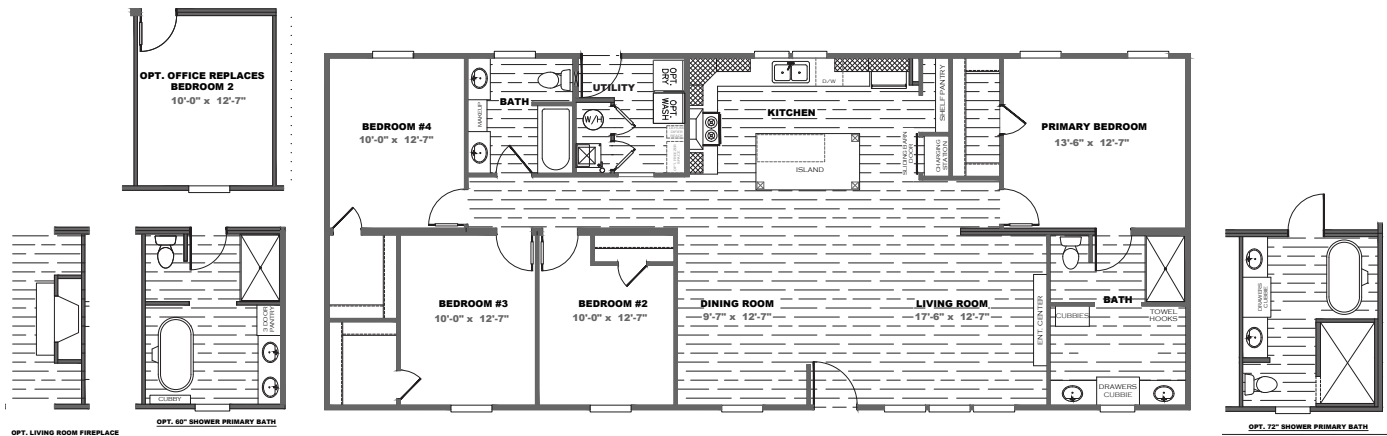

# ISLAND BREEZE 64

MVP28644A | 3/4 beds | 2 baths | 1,792 sq. ft. | 28x64

## OPTIONS

- Grey Exterior Package
- Bronze Windows
- OSB Wrap
- 2x6 Sidewalls w/ R21 Insulation
- Wind Zone II w/OSB
- Wind Zone III w/OSB
- Front Storm Door (Ship Loose)
- Recessed Frame
- Hardi Fascia
- 2" Mini Blinds
- Microwave
- Side by Side Refrigerator
- Smooth Top Range
- Gas Range
- Icemaker
- Stainless Steel Apron Sink
- Finished Overhead Cabinets
- Built-in Coffee Station with Microwave (Select Models)
- Lined Base Center Shelves
- Exterior GFI (Front)
- Water Cut Offs Throughout
- Gas Furnace
- Exterior Faucet (Front/Rear)
- Ceramic Sinks
- Elongated Commodes
- Fiberglass Tubs/Showers
- Glamour Bath with Tub
- Six 3 Tile Walk in Shower w/ Freestanding Tub
- Six 3 Tile Walk in Shower Only
- Ceiling Fan LR/PBR/DEN
- Stone Fireplace
- 50 Gallon Hybrid Heat Pump Water Heater

- Optional Office (Where Applicable)
- Wire Shelving Utility Room

## ADDITIONAL FLOORING

- Throughout
- Primary Bedroom
- Secondary Bedrooms: #s \_\_\_\_\_