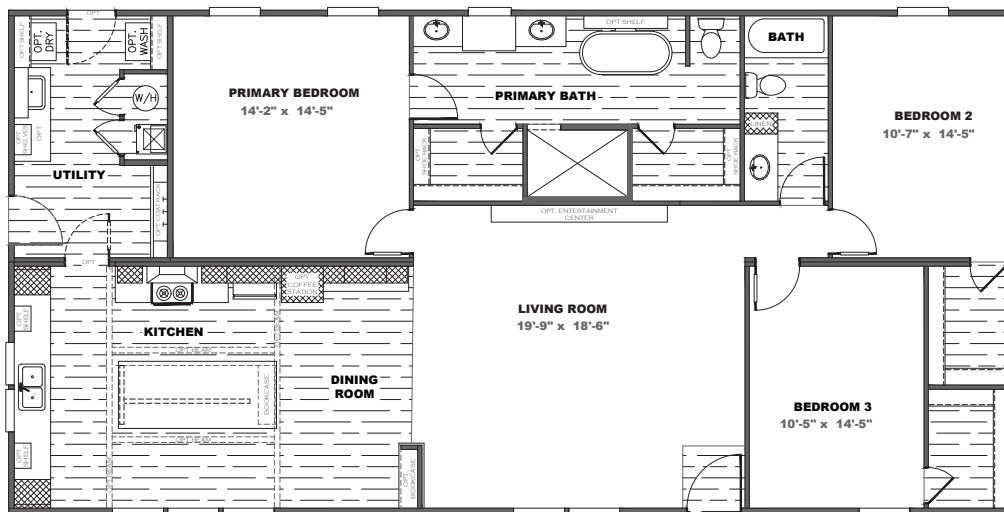

Fusion

SERIES

FUSION 3260F

FSN32603A | 3 beds | 2 baths | 1,800 sq. ft. | 32x60

OPT. COFFEE STATION

STANDARD FEATURES

- 8' Flat Ceilings
- 2x6 16 O.C. Floor Joists
- 42" Overhead DuraCraft® Cabinets
- Traditional Cabinet Doors (w/Hidden Hinges)
- Kitchen Island w/Overhang
- Double Primary Bath Sinks
- Glamour Bath w/Fiberglass Montrose Tub
- 6 Panel Steel Front Door
- Cottage Rear Door w/9 Light Window
- Argon Gas Low-E Windows
- Beauflor Floor Vinyl
- ecobee Smart Thermostat®
- Double Marriage Wall Construction
- Exterior GFI Recept (Rear Sidewall)
- 5.2 lb. Rebond Pad
- Vinyl Entry
- 25 oz. R2X Stain Resistant Carpet
- Dishwasher
- Smooth Top Range
- SmartComfort® Furnace by Carrier®
- Kwikset® Smart Key Security
- Samsung® Appliances
- Rheem® Water Heater
- Pfister® Faucets
- eBuilt®