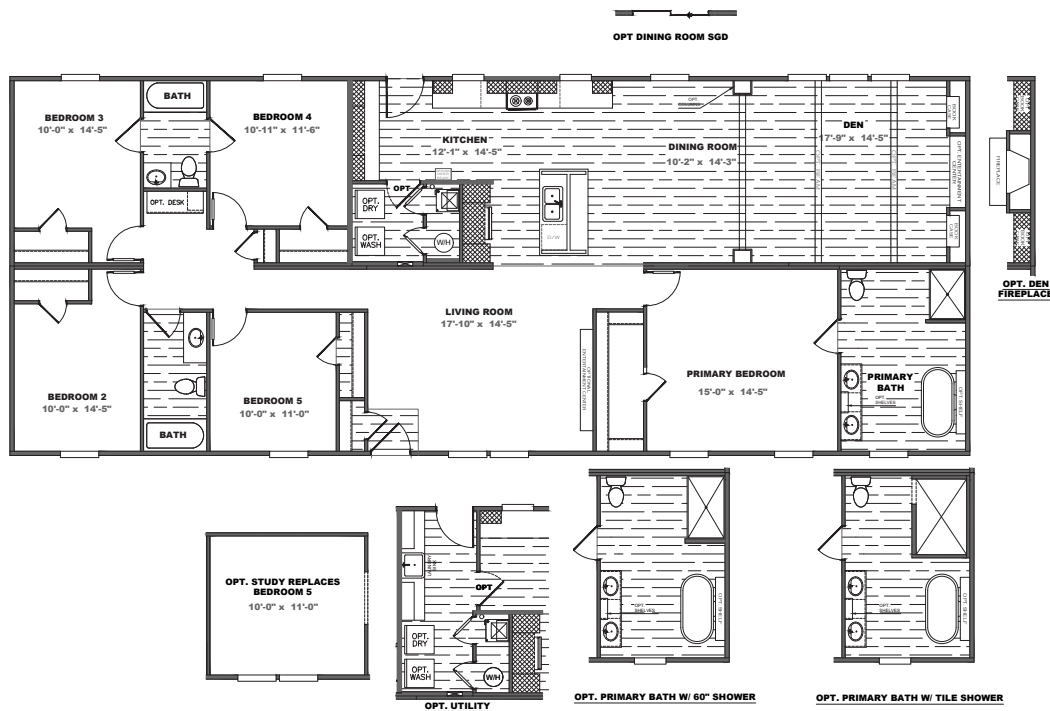

Fusion

SERIES

FUSION H

FSN32765H | 5 beds | 3 baths | 2,280 sq. ft. | 32x76

STANDARD FEATURES

- 8' Flat Ceilings
- 2x6 16 O.C. Floor Joists
- 42" Overhead DuraCraft® Cabinets
- Traditional Cabinet Doors (w/Hidden Hinges)
- Kitchen Island w/Overhang
- Double Primary Bath Sinks
- Glamour Bath w/Fiberglass Montrose Tub
- 6 Panel Steel Front Door
- Cottage Rear Door w/9 Light Window
- Argon Gas Low-E Windows
- Beauflor Floor Vinyl
- ecobee Smart Thermostat®
- Double Marriage Wall Construction
- Exterior GFI Recept (Rear Sidewall)
- 5.2 lb. Rebond Pad
- Vinyl Entry
- 25 oz. R2X Stain Resistant Carpet
- Dishwasher
- Smooth Top Range
- SmartComfort® Furnace by Carrier®
- Kwikset® Smart Key Security
- Samsung® Appliances
- Rheem® Water Heater
- Pfister® Faucets
- eBuilt®

ADDITIONAL VINYL FLOORING

- Throughout
- Living Room
- Primary Bedroom
- Secondary Bedrooms
- #'s _____

OTHER

- _____
- _____
- _____

DECOR SELECTION

WALL BOARDS

COUNTERTOPS

FLOOR VINYL