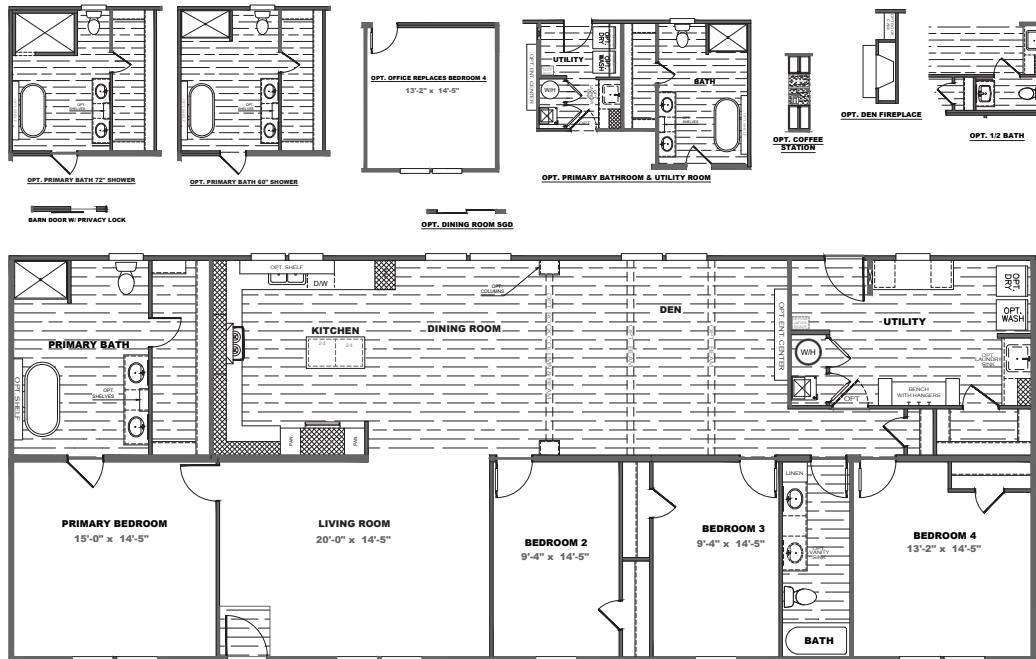

Fusion

SERIES

FUSION B

FSN32764B | 4 beds | 3 baths | 2,280 sq. ft. | 32x76

STANDARD FEATURES

- 8' Flat Ceilings
- 2x6 16 O.C. Floor Joists
- 42" Overhead DuraCraft® Cabinets
- Traditional Cabinet Doors (w/Hidden Hinges)
- Kitchen Island w/Overhang
- Double Primary Bath Sinks
- Glamour Bath w/Fiberglass Montrose Tub
- 6 Panel Steel Front Door
- Cottage Rear Door w/9 Light Window
- Argon Gas Low-E Windows
- Beauflor Floor Vinyl
- ecobee Smart Thermostat®
- Double Marriage Wall Construction
- Exterior GFI Recept (Rear Sidewall)
- 5.2 lb. Rebond Pad
- Vinyl Entry
- 25 oz. R2X Stain Resistant Carpet
- Dishwasher
- Smooth Top Range
- SmartComfort® Furnace by Carrier®
- Kwikset® Smart Key Security
- Samsung® Appliances
- Rheem® Water Heater
- Pfister® Faucets
- eBuilt®

ADDITIONAL VINYL FLOORING

- Throughout
- Living Room
- Primary Bedroom
- Secondary Bedrooms
- #'s _____

OTHER

- _____
- _____
- _____

DECOR SELECTION

WALL BOARDS

COUNTERTOPS

FLOOR VINYL