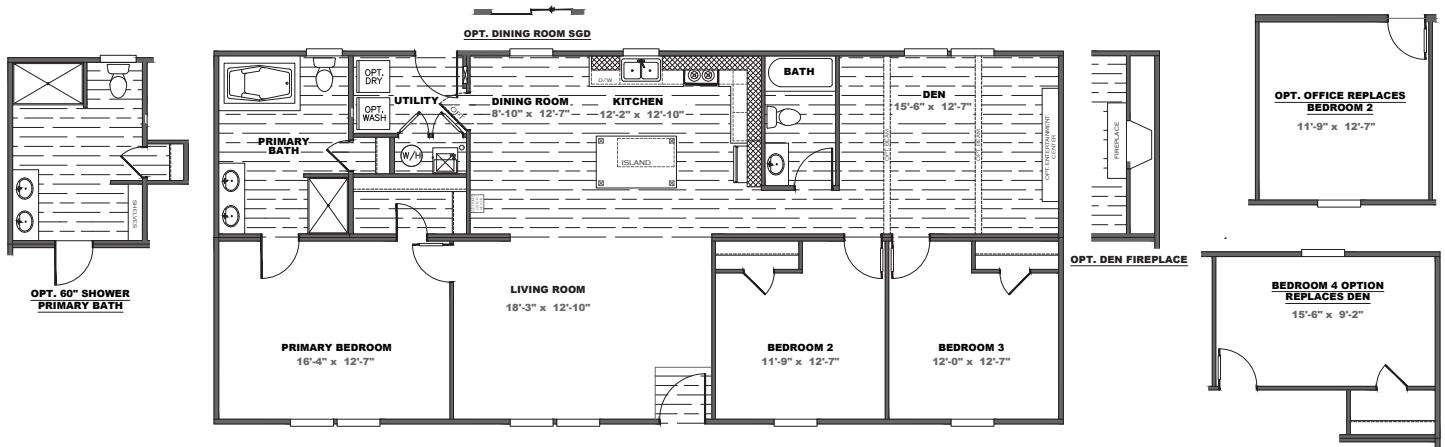

TRADITION

SERIES

THE TRADITION 60B

TRA28603B | 3-4 beds | 2 baths | 1,580 sq. ft. | 28x60

STANDARD FEATURES

- 8' Flat Ceilings
- 2x6 16 O.C. Floor Joists
- 30" Overhead DuraCraft® Cabinets
- Traditional Cabinet Doors (w/Hidden Hinges)
- Kitchen Island w/Overhang
- Double Primary Bath Sinks
- Glamour Bath w/Fiberglass Montrose Tub
- 6 Panel Steel Front Door
- Cottage Rear Door w/9 Light Window
- Argon Gas Low-E Windows
- Beauflor Floor Vinyl
- ecobee Smart Thermostat®
- Double Marriage Wall Construction
- Exterior GFI Recept (Rear Sidewall)
- 5.2 lb. Rebond Pad
- Vinyl Entry
- 25 oz. R2X Stain Resistant Carpet
- Dishwasher
- Smooth Top Range
- SmartComfort® Furnace by Carrier®
- Kwikset® Smart Key Security
- Samsung® Appliances
- Rheem® Water Heater
- Pfister® Faucets
- eBuilt®

- Utility Room Door
- Wire Shelving Over Washer and Dryer
- Optional Primary Bath Door (Select Locations)
- Flash Package

ADDITIONAL VINYL FLOORING

- Throughout
- Living Room
- Primary Bedroom
- Secondary Bedrooms
- #'s _____