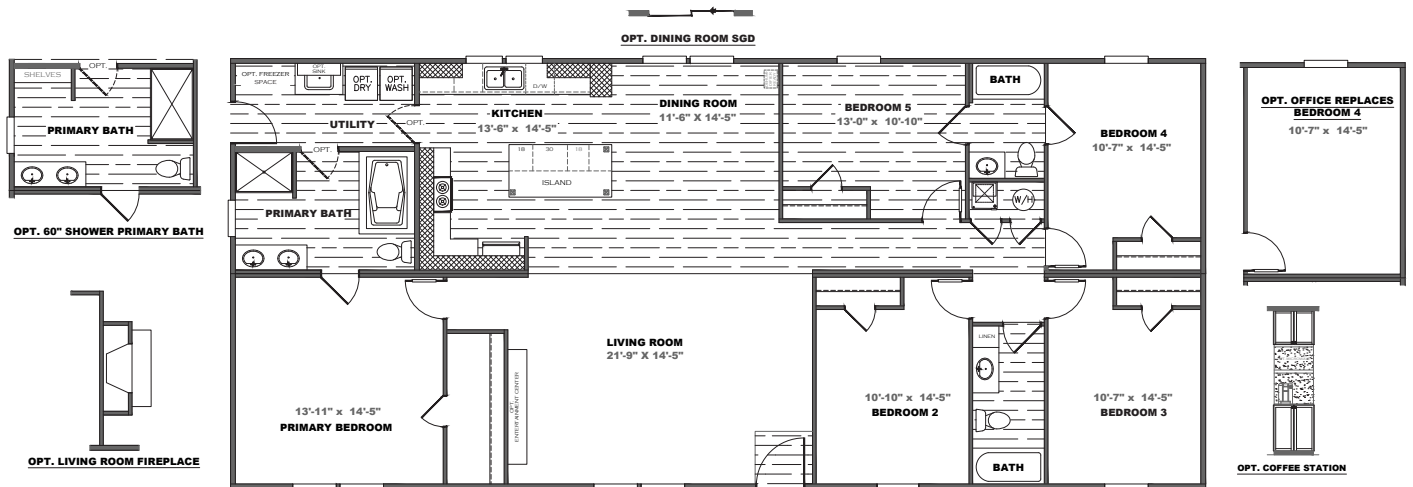

TRADITION

SERIES

THE TRADITION 3268B

TRA32685B | 5 beds | 3 baths | 2,040sq. ft. | 32x68

STANDARD FEATURES

- 8' Flat Ceilings
- 2x6 16 O.C. Floor Joists
- 30" Overhead DuraCraft® Cabinets
- Traditional Cabinet Doors (w/Hidden Hinges)
- Kitchen Island w/Overhang
- Double Primary Bath Sinks
- Glamour Bath w/Fiberglass Montrose Tub
- 6 Panel Steel Front Door
- Cottage Rear Door w/9 Light Window
- Argon Gas Low-E Windows
- Beauflor Floor Vinyl
- ecobee Smart Thermostat®
- Double Marriage Wall Construction
- Exterior GFI Recept (Rear Sidewall)
- 5.2 lb. Rebond Pad
- Vinyl Entry
- 25 oz. R2X Stain Resistant Carpet
- Dishwasher
- Smooth Top Range
- SmartComfort® Furnace by Carrier®
- Kwikset® Smart Key Security
- Samsung® Appliances
- Rheem® Water Heater
- Pfister® Faucets
- eBuilt®

- OSB Wrap
- 2x6 Sidewalls w/R21 Insulation
- Dormer
- Wind Zone II w/OSB Wrap
- Wind Zone III w/OSB Wrap
- Sliding Glass Door
- Drip Edge
- Front Storm Door (Ship Loose)
- Recessed Frame
- 2" Mini Blinds
- Microwave
- Side-By-Side Refrigerator
- Gas Range
- Icemaker
- White Farm House Sink with Sprayer
- Stainless Steel Apron Sink
- Finished Overhead Cabinets
- Lined Base Center Shelves
- Built-in Coffee Station w/ Microwave (Select Models)
- Upgrade Cabinet Pulls Kitchen /Throughout
- Gas Furnace
- Exterior GFI Recept (Front)
- Outside Faucet (Front/Rear)
- Water Cut-Off Valves t/o
- 50 Gallon Water Heater
- Ceramic Sinks
- Elongated Commodes
- Fiberglass Tubs/Showers
- Shower Only w/Linen Shelves (Primary)
- Shower Only Hall Bath
- ENERGY STAR® Ceiling Fans (LR/PBR)
- Chair Rail (DR)
- Wire & Brace (Bedrooms)
- Double Shelving in Closets
- Shoe Racks (Where Applicable)
- Entertainment Center with Cabinets
- Entertainment Center with Half-Stack Stone
- Entertainment Center with Stone Columns
- Stone Fireplace
- Optional Office (Where Applicable)